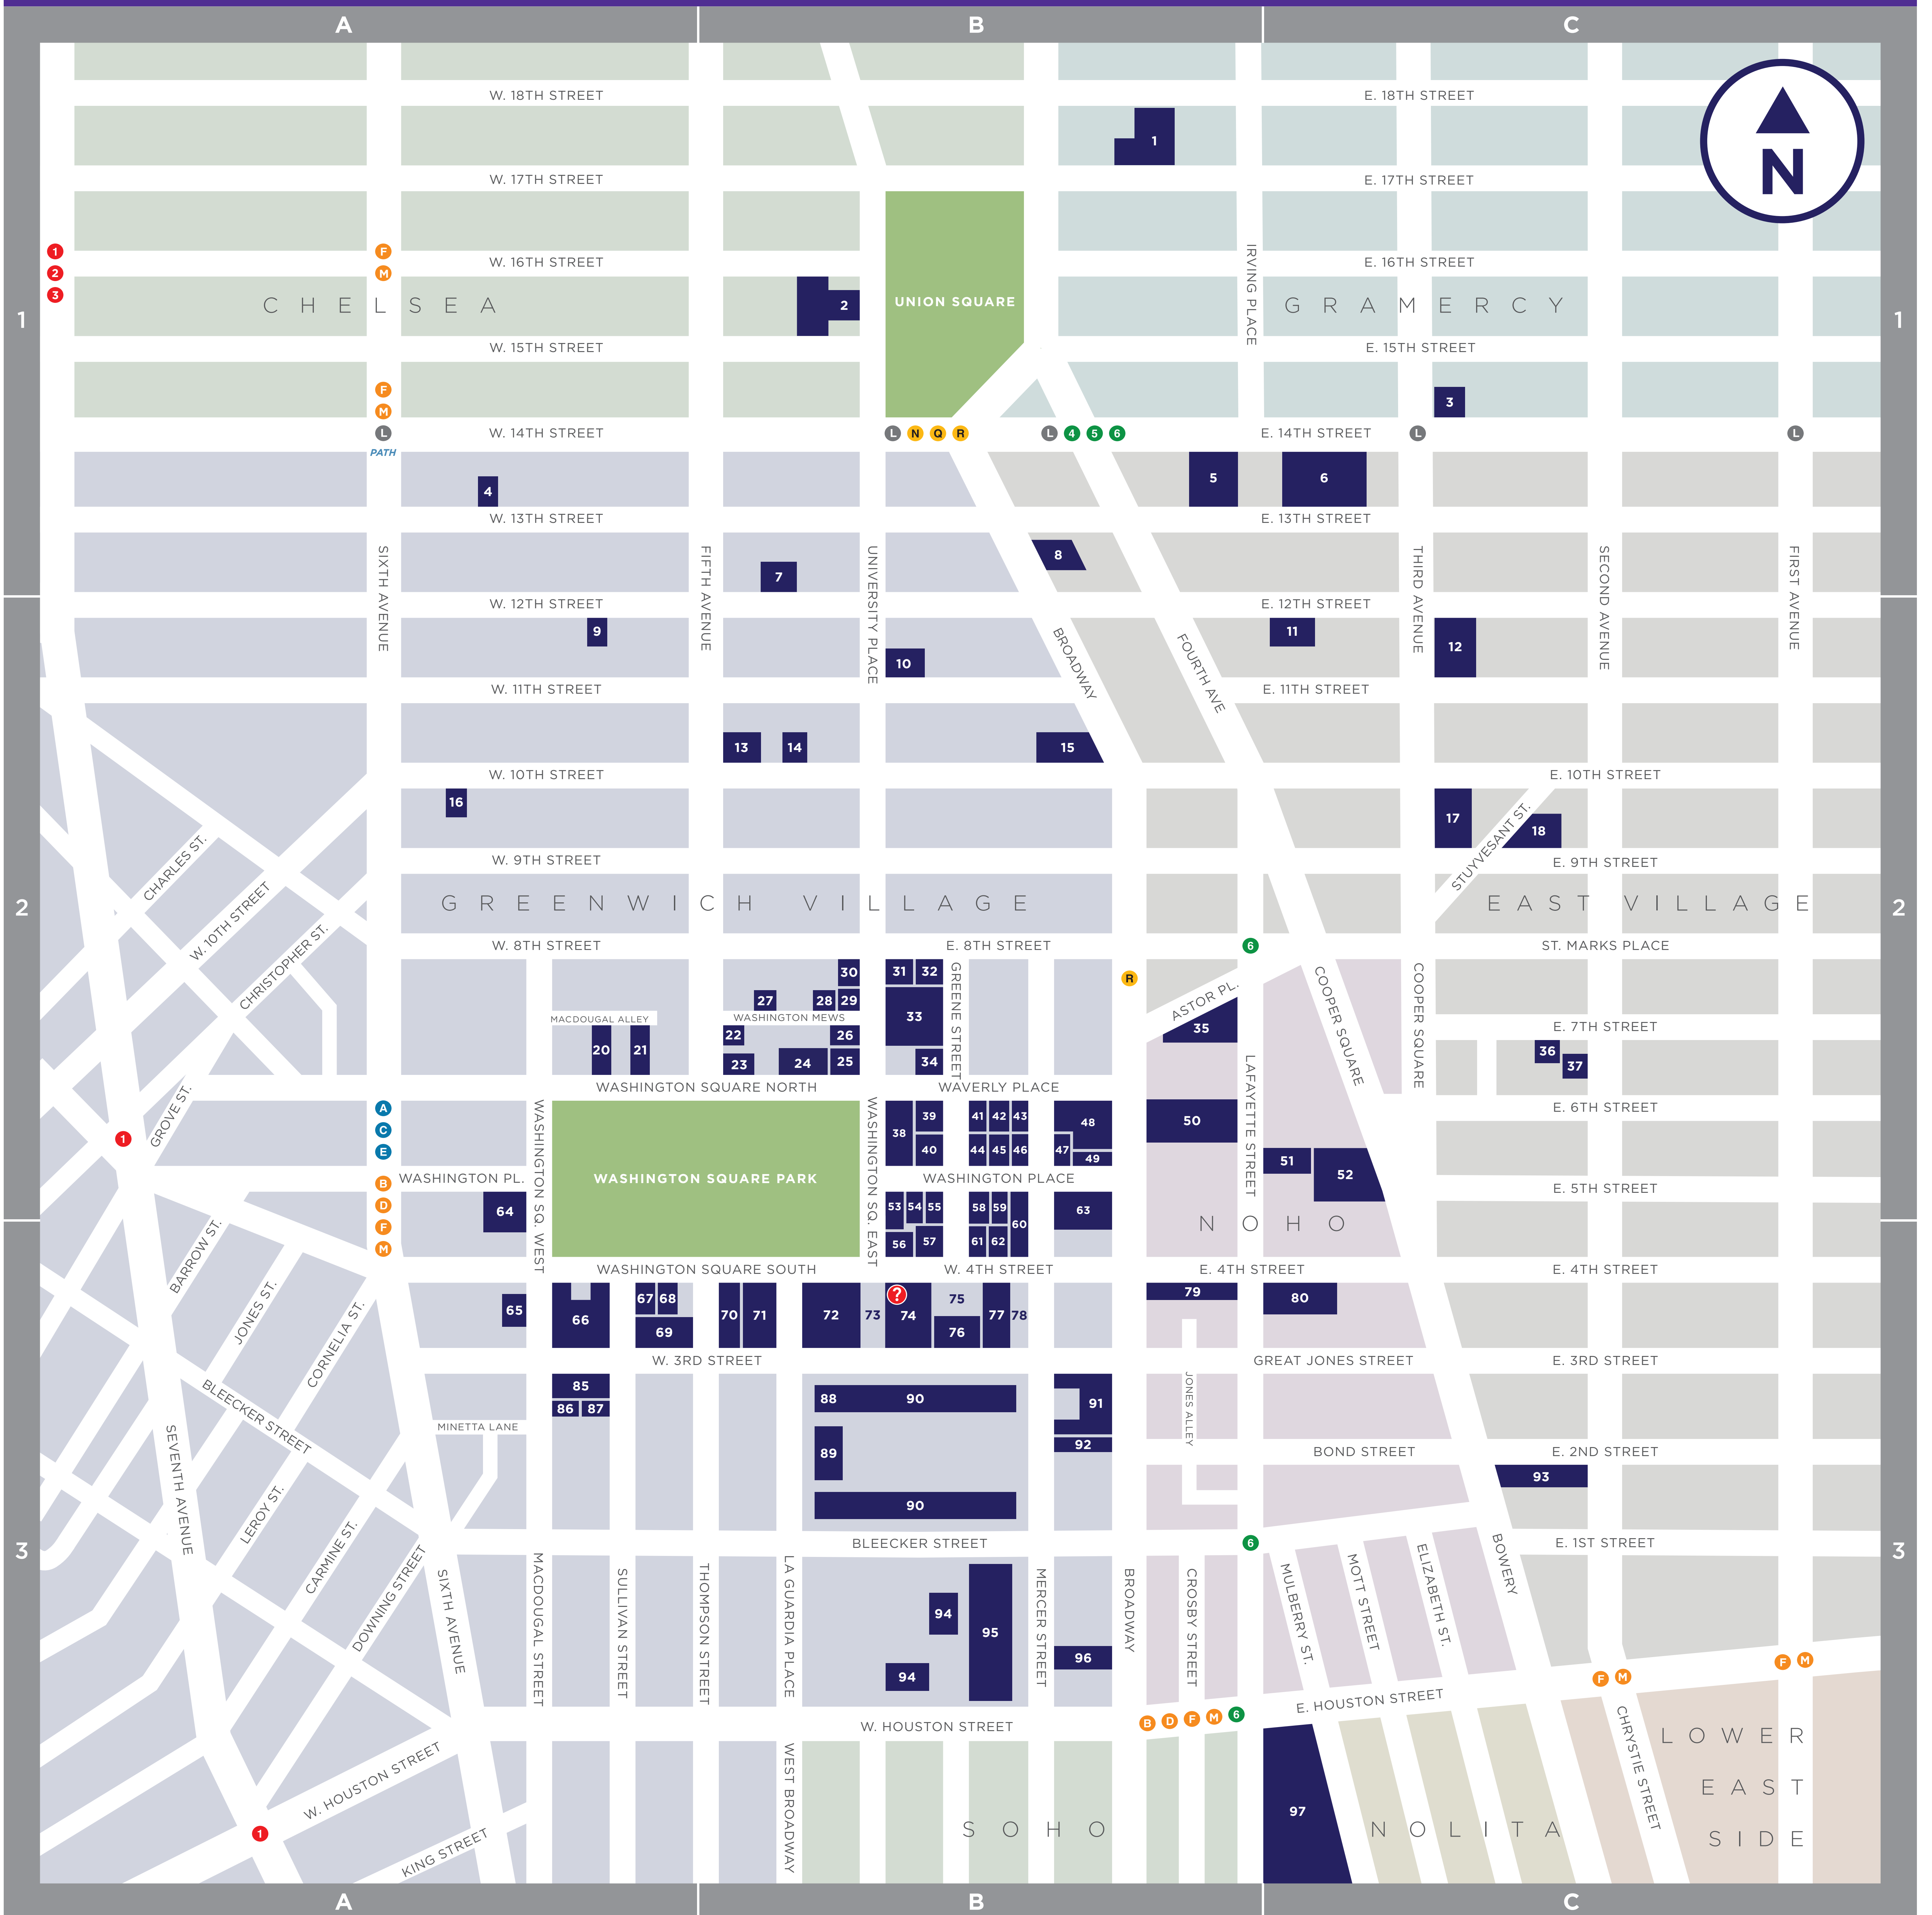

NEW YORK UNIVERSITY